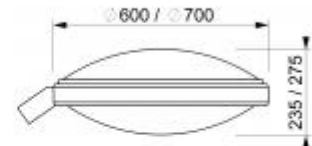

Typical Applications

- ✓ Carpark
- ✓ Amenity
- ✓ Street/Highway
- ✓ Exterior