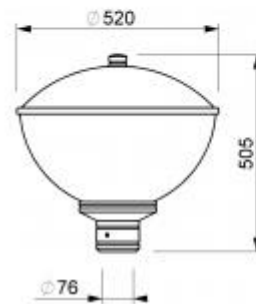

Typical Applications

- ✓ Carpark
- ✓ Exterior
- ✓ Amenity